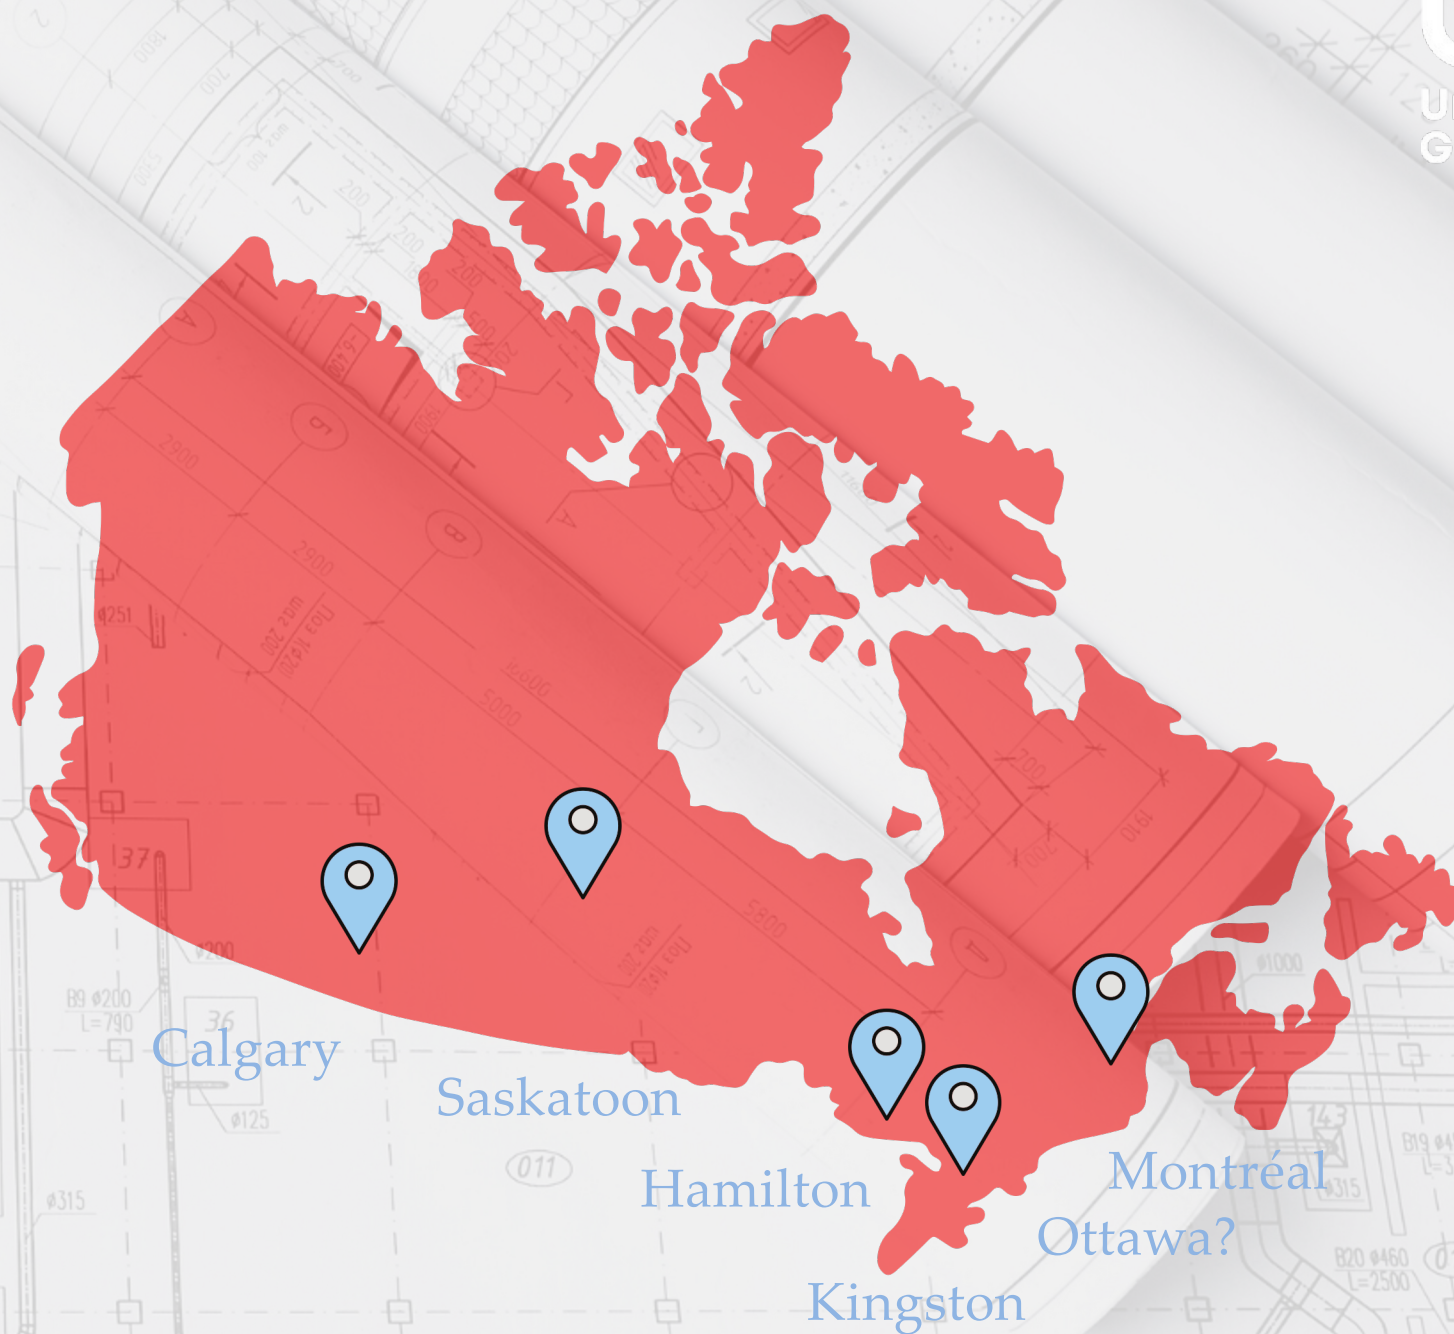

In sleep

UNIVERSITY OF
OREGON

UNIVERSITY OF NEW ORLEANS

Prospective partner

LES UNIVERSITÉS

AU CANADA

University of Calgary – University of Saskatchewan – Queen's University
Mc Master University – Université de Montréal